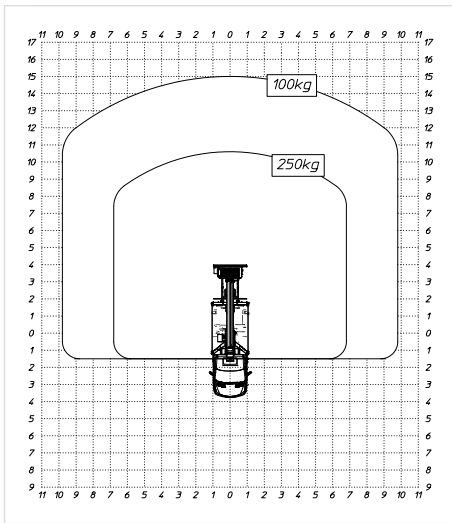

MTE230 HYBRID

MULTITEL PAGLIERO S.P.A.

Strada Statale, 114
12030 MANTA (CN) - ITALY
Tel. +39 0175 255211- Fax +39 0175 255255
info@pagliero.com

Filiali

Corso Piemonte, 54
10099 S.MAURO T.SE (TO) - ITALY
Tel. +39 011 2236792 - Fax +39 011 2236761

Via dell'Offelera, 106
20861 BRUGHERIO (MB) - ITALY
Tel. +39 039 883393/4 - Fax +39 039 2872140

MULTITEL INTERNATIONAL SAS

87, rue du Morellon
38070 ST. QUENTIN FALLAVIER - FRANCE
Tel. +33 (0)4 74 94 63 19 - Fax +33 (0)4 74 94 46 97
info@multitelinternational.com

MULTITEL EXPORT SALES GmbH

Carl-Zeiss-Straße, 34
52477 ALSDORF - DEUTSCHLAND
Tel. +49 (0) 2404 675 580 - Fax +49 (0) 2404 675 58 29
export@pagliero.com

MULTITEL UK Ltd

c/o Simmons Gainsford
7/10 Chandos Street, Cavendish Square - London W1G 9DQ
info.uk@pagliero.com

www.multitelgroup.com